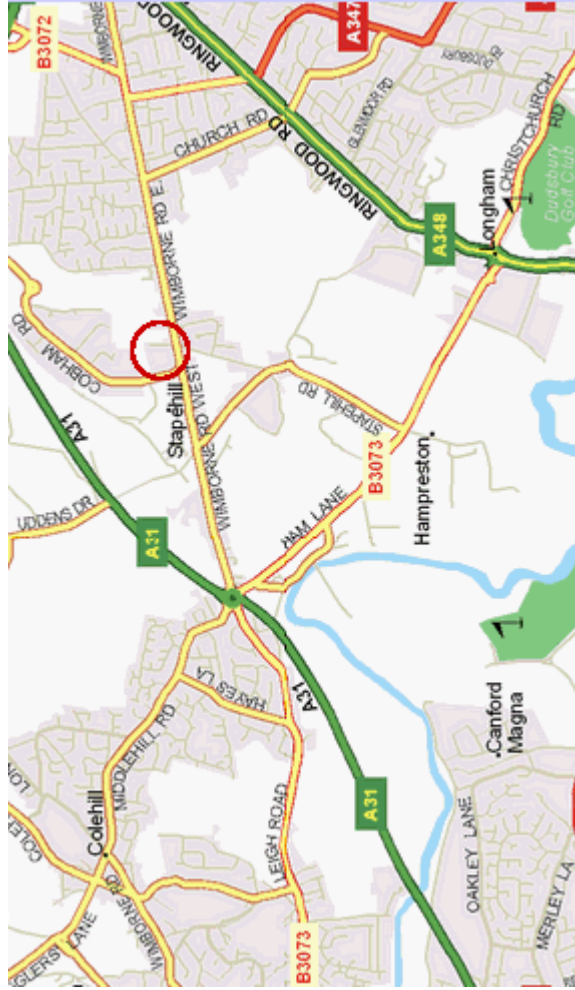

A-One Insurance Services
 Peartree Business Centre
 Cobham Road
 Ferndown Industrial Estate
 Ferndown, Dorset
 BH21 7PP

Tel: 0845 4566791
 Email: pl@aig.co.uk

Fowler Penfold
 Peartree Business Centre
 Cobham Road
 Ferndown Industrial Estate
 Ferndown, Dorset
 BH21 7PP

Tel: 0845 4566792
 Email: property@aig.co.uk

From The North, Midlands and East

From the M27, continue on the A31 towards Poole.
 Follow the A31 until you approach the roundabout signposted to Ferndown and Stapehill. (Sainsbury's will be on the right before the roundabout)
 Take the second turning towards Stapehill (Wimborne Road East)
 Continue on Wimborne Road East and follow the signposts to Ferndown Ind. Estate.
 Turn right onto Cobham Road.
 Take the first right off Cobham Road into Peartree Business Centre.

From the West & South West

Join the A35 and follow signs towards Ringwood
 At the Bere Regis roundabout, follow signs for the A31
 Continue on the A31 towards Ringwood and Ferndown Ind Estate.
 (Do not drive into Wimborne)
 From the A31 take the 4th exit off at the Wimborne roundabout onto Wimborne Road West following signs for Ferndown & Uddens Ind. Estates.
 Continue past the Old Thatch Pub and turn left into Cobham Road
 Take the immediate right into Peartree Business Centre